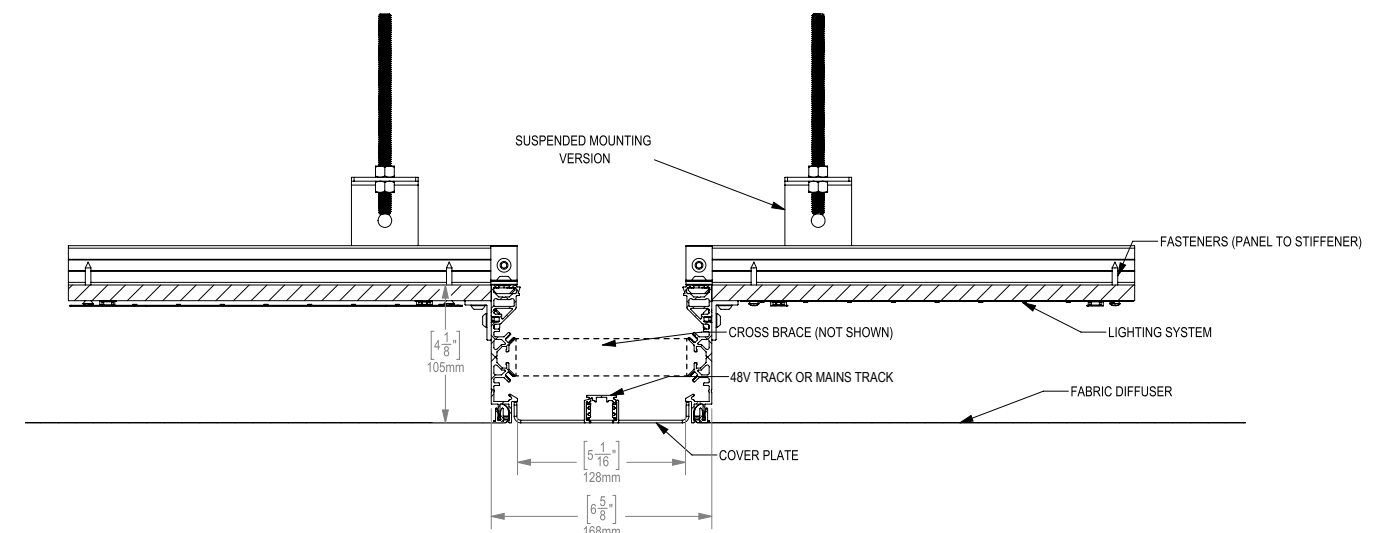

OTC-W: Universal Track (Suspended shown)

The SkyLine OTC-W is a wider profile intended to enable recessed lighting and non-lighting elements commonly found in ceilings:

- Customizable tool-less cover plates with pre-cut openings for recessed downlights, other luminaires, or smaller non-lighting accessories
- Tool-less cover plates with pre-cut openings for standard sized sprinkler escutcheons
- Ability to accommodate sensors, speakers, security cameras, and other services