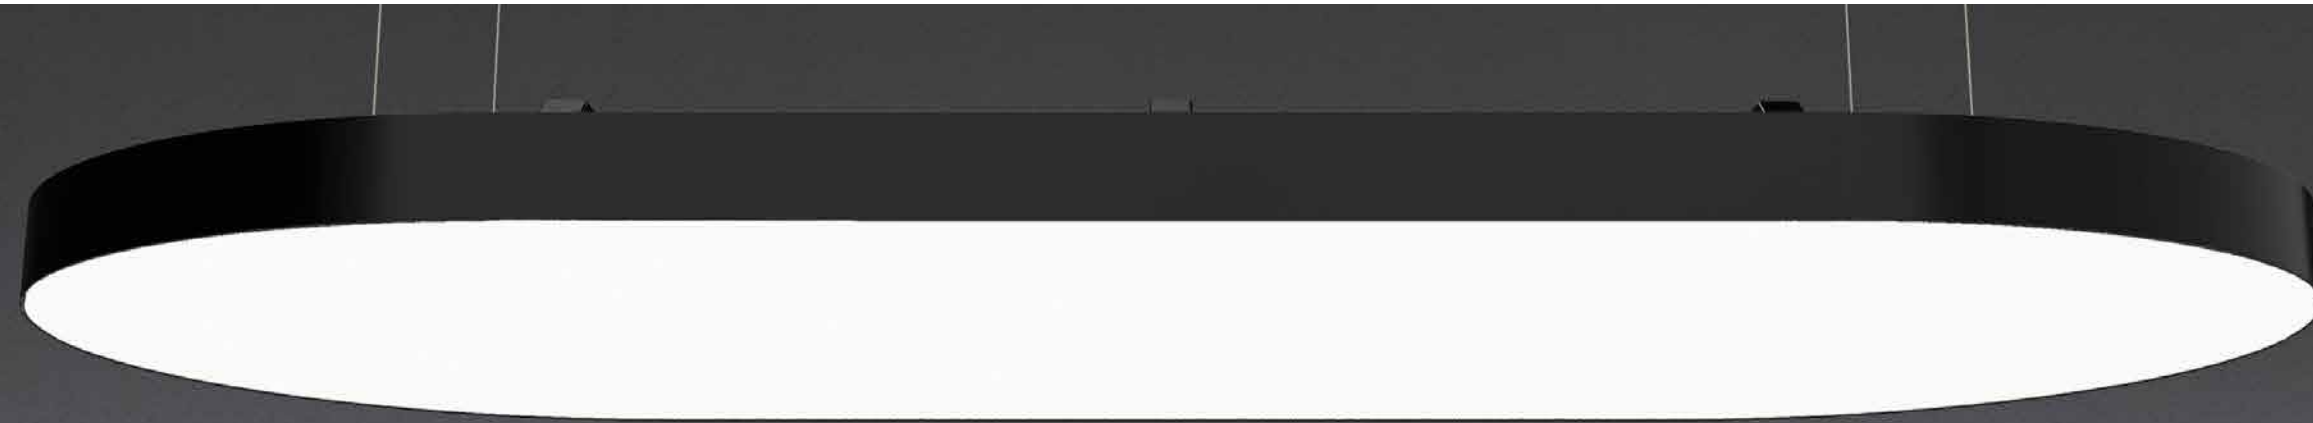

THE COOLEGE ADVANTAGE

REVOLUTIONARY... INNOVATIVE... GROUNDBREAKING...

ACOUSTIC LIGHTING

A revolutionary advancement in lighting AND acoustic design, Cooledge luminous ceiling products not only provide illumination that brings the feeling of the outdoors to open plan spaces.

Unlike any other lighting products available today, their exceptional sound absorbing properties and most importantly superior size, also deliver an inherent advantage over traditional lighting approaches for reducing noise in open designs where sound pollution is a significant source of dissatisfaction for occupants and users.