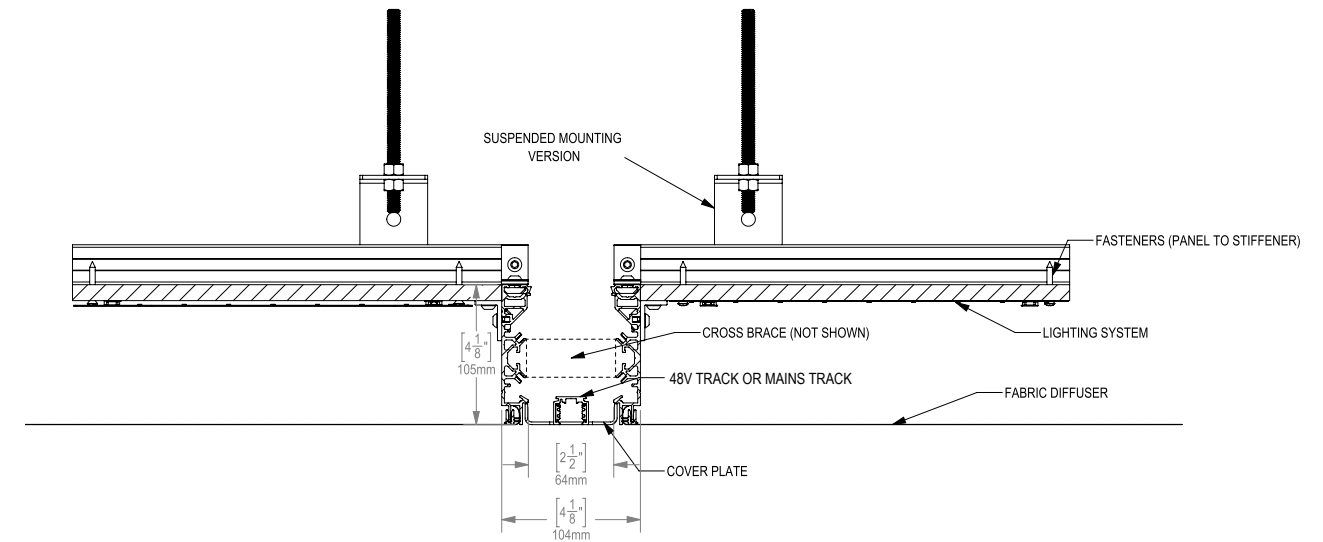

2 LIGHTWEIGHT ALUMINUM PROFILES ENABLE VIRTUALLY UNLIMITED OPTIONS.

SkyLine profiles provide the mechanical attachment for Cooledge's fabric diffusers and sound absorbing panels to deliver the true acoustic performance combined with immersive illumination that Cooledge is known for.

What makes SkyLine a revolutionary advancement in lighting, is that these profiles also accommodate industry standard tracks, and penetrations for common recessed luminaires, sprinklers, speakers, security cameras, sensors, AND the low voltage wiring required to operate them – IN ONE SOLUTION.

OTC-N: Universal Track (Suspended shown)

The SkyLine OTC-N profile has a narrow width to reduce the optical impact while enabling:

- Industry standard 48VDC track for spot/flood, graze, and linear elements
- Industry standard line voltage track to increase the variety of options
- Cooledge's new Furtivo motionless adjustable recessed luminaire to enable a perfectly planar aesthetic
- Customizable tool-less cover plates with pre-cut openings to for recessed downlights, other small luminaires, or smaller non-lighting accessories