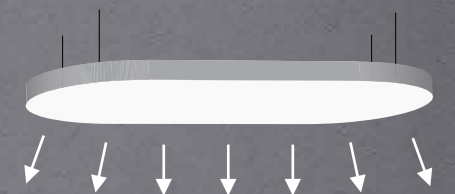

IMMERSIVE ILLUMINATION

Immersive illumination is a subjective feeling of being surrounded by light in a way that feels comfortable and natural, like being outside.

Immersive illumination is surprising it delivers high levels of illumination but "feels like less" because we are used to experiencing localized higher levels of illumination created by traditional points and lines of light as inherently bright and in many cases somewhat uncomfortable.